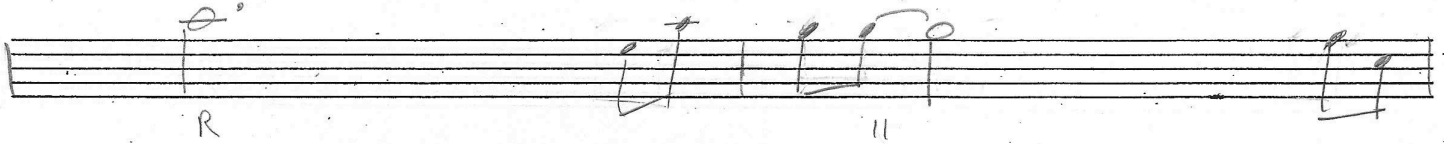

Chorus 1

|| ..

A+7(#9)

D-9

D^b+7(#9)